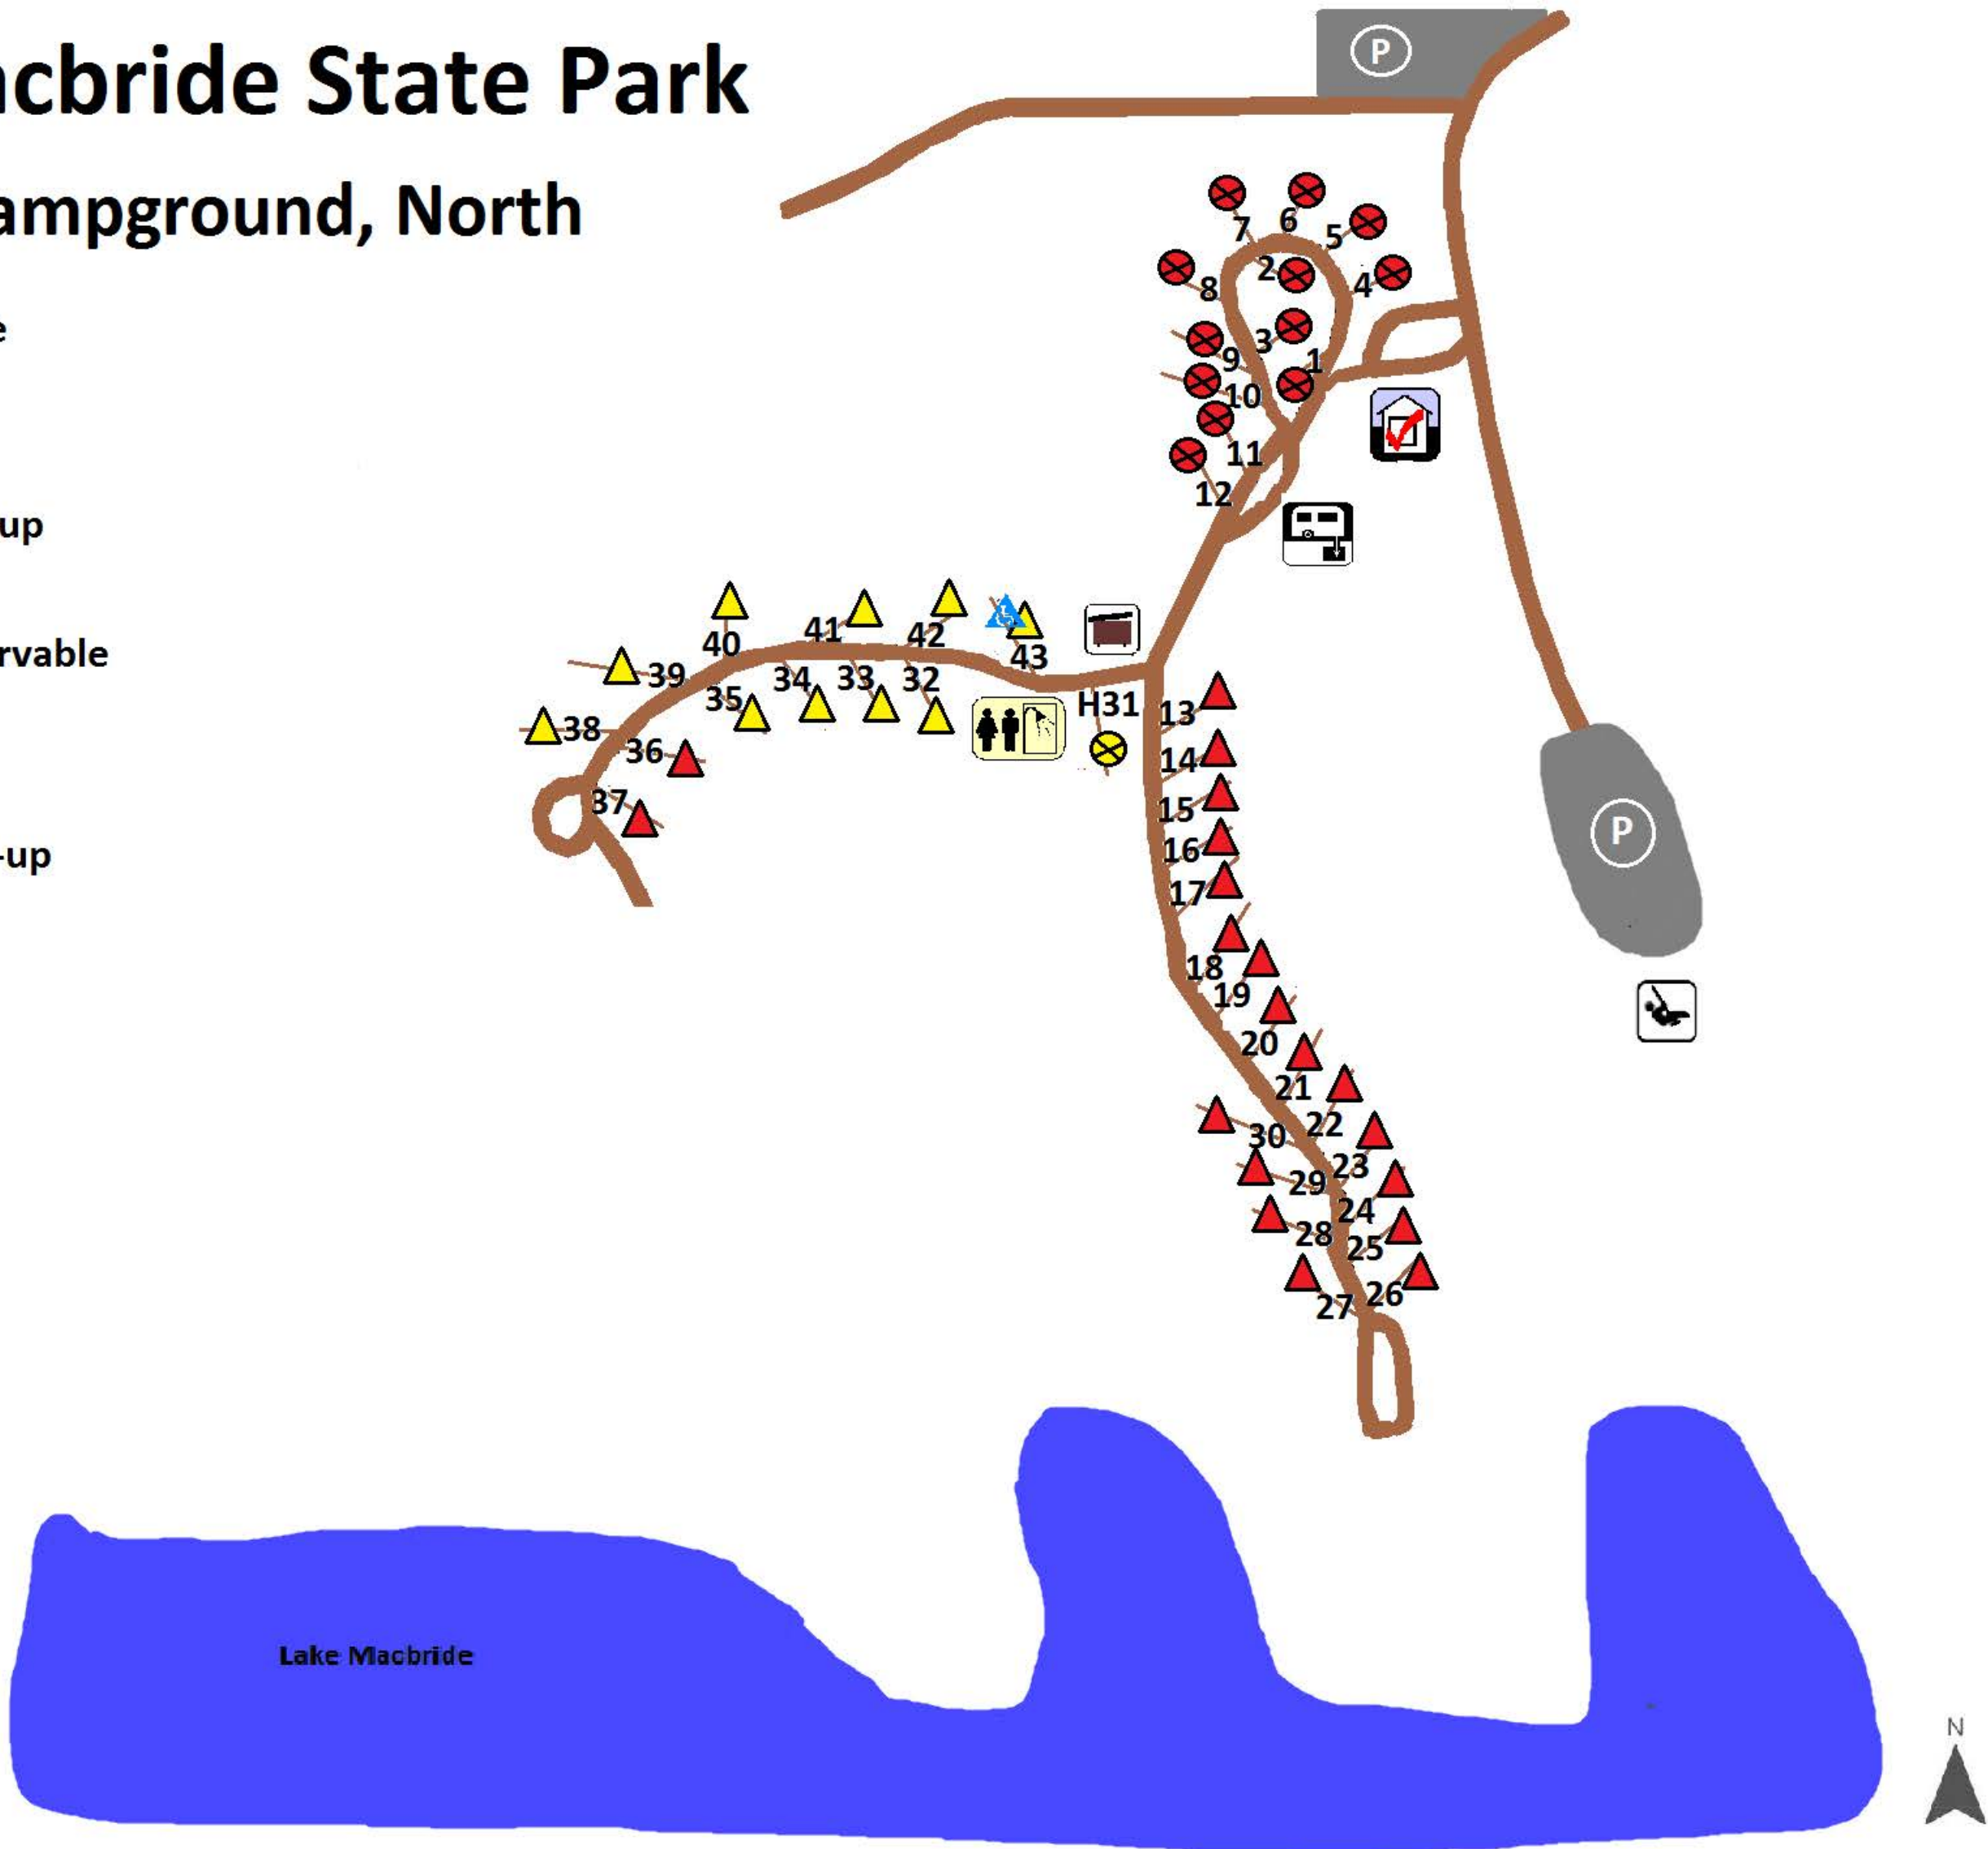

Lake Macbride State Park

Modern Campground, North

-  Reservable
-  50-amp
-  Full hook-up
-  Non-Reservable
-  50-amp
-  Full hook-up

Lake Macbride State Park

Non-Modern South Campground

-  Reservable
-  Non-electric
-  Non-Reservable
-  Non-electric